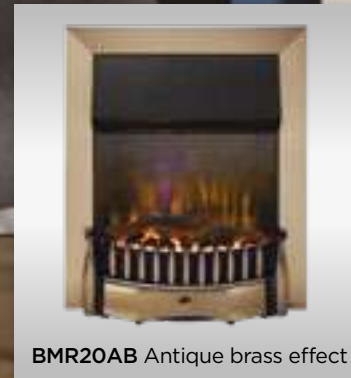

See pages 73 to 75 for product dimensions

POR20CH

Braemar

This gorgeous electric inset fire comes in either a brass, chrome or antique brass finish, and is supplied with a stunning cast iron fret.

- Optiflame 3D effect with multi-coloured effect
- For the first time, a 2D effect is given 3D depth, Optiflame 3D creates the illusion of seeing through the flames to the back of the fire
- Fuel bed - coal, logs and crystal
- Adjustable flame intensity - low, middle, high, pulsating
- Flame effect can be used independently of heat
- 2kW heat output with two heat settings
- Remote control
- Thermostatic heat control
- Adjustable fuel bed lighting, with choice of multi-coloured lighting
- Inset depth of 90mm, or just 65mm using spacer supplied
- Choice of finishes:
 - BMR2OBR** Brass effect
 - BMR2OCH** Chrome effect
 - BMR2OAB** Antique brass effect
- This fire is only available through Dimplex Centre and Dimplex CentrePlus retailers

See pages 73 to 75 for product dimensions

BMR2OCH Chrome effect

BMR2OAB Antique brass effect

BMR2OBR Brass effect

Dumfries

This classically designed inset fire comes with a cast iron fret and is available in a choice of finishes - brass effect, chrome effect, black or antique brass effect.