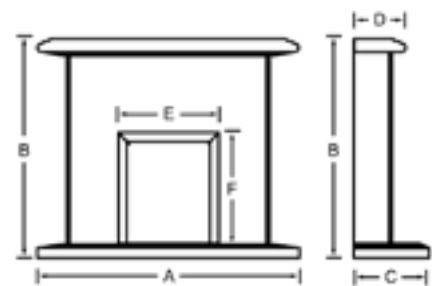

Surrounds

Fully assembled MDF surround, back panel and hearth, purpose designed for use with Dimplex electric fires. No structural alterations needed as surrounds are freestanding - all you need is a flat wall and a power point for the fire.

For use with electric fires only.

- Surround finished in maple effect with textured black back panel and hearth
- Compatible with all of the current Dimplex 16"/18" inset fires

Model no. GDS1A

- Natural stone effect surround
- Compatible with all of the current Dimplex 16"/18" inset fires

Model no. GDS3

- Surround finished in mahogany effect with textured cream back panel and hearth
- Compatible with all of the current Dimplex 16"/18" inset fires

Model no. GDS1

Surrounds

Surrounds	Model No.	Finish of surround	Finish of back panel	A	B	C	D	E	F	Weight of surround
Holwell	GDS1A	Maple effect	Black back panel & hearth	1200	1113	395	280	420	580	43kg
Ashmore	GDS1	Mahogany effect	Cream back panel & hearth	1200	1113	395	280	420	580	43kg
Rockbourne	GDS3	Natural stone effect	Natural stone effect back panel & hearth	1200	1085	350	253	420	580	48kg

All dimensions are shown in millimetres. Please allow +/- 5mm tolerance.

Detailed dimensions - Optiflame and Optimyst electric inset fires

	A	B	C	D	E	F	G	H
Adagio	390	344	55	10	95	55	555	130
Aspen	390	344	55	10	75	55	555	107
Crestmore	357	330	77	-	111	77	543	129
Danesbury	390	344	55	10	70	55	555	115
Danville	397	360	65	-	128	65	536	166
Delius	390	344	55	10	75	55	555	125
Elda	390	344	55	10	70	55	555	107
Ellister	408	408	90	-	105	90	551	-
Exbury	390	338	70	26	89	70	544	134
Freeport	390	344	55	10	75	55	555	125
Horton	390	344	55	10	75	55	555	115
Penngrove	357	330	77	-	111	77	543	129
Rockport	390	344	55	10	95	55	555	130
Sacramento	397	360	65	-	128	65	536	166
Stamford	364	364	70	-	84	75	565	107
Whitmore	397	360	65	-	128	65	536	166
Wynford	390	344	55	10	70	55	555	100