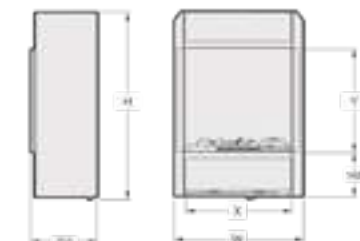

MODEL	Chassis 400	Chassis 600
'H'	700 mm	700 mm
'W'	490 mm	646 mm
'X'	413 mm	569 mm
'Y'	395 mm	395 mm