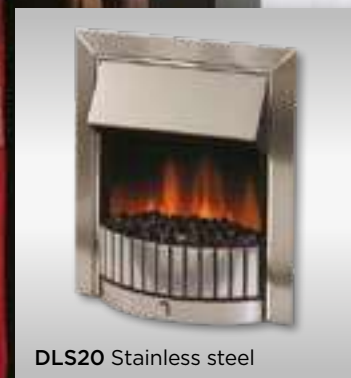

Delius

A bold, contemporary styled fire, the Delius features strong lines and angular detailing for a modern feature in your home.

- Unique Optiflame effect
- Supplied with white pebbles and real coal for choice of fuel bed
- Chrome effect detailing
- Flame effect can be used independently of heat
- Low running cost LED lighting
- 2kW fan heater with choice of two heat settings
- Thermostatic heat control
- Inset depth of just 55mm fully inset or can be used flat-to-wall using spacer provided
- Designed to fit 16" and 18" fireplaces and all conventional flues
- Choice of finishes:
  - **DLS20** Stainless steel effect
  - **DLS20BN-LED** Black nickel effect

See pages 73 to 75 for product dimensions

DLS20 Stainless steel