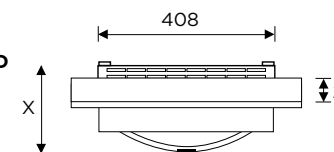

PLAN VIEW - INSET FIRES

PROFILE VIEW - INSET FIRES

Detailed dimensions - Optiflame3D electric inset fires

	x (mm)
Braemar	185
Dumfries	202
Glencoe	218
Portree	195
Torridon	210

PLAN VIEW - OPTIFLAME 3D

FRONT AND PROFILE VIEW - OPTIFLAME 3D