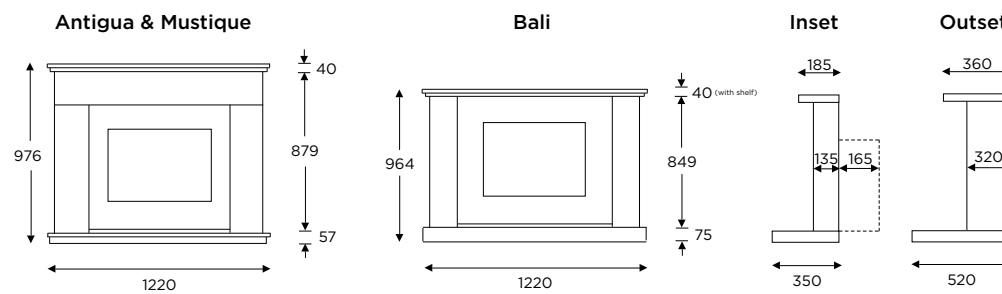

Technical Specifications

Opti-V fires	Page number	Total output in kW	Power consumption on effect only in Watts	Height (mm)	Width (mm)	Total depth (mm)	Depth of inset (mm) (if applicable)
Cellini CLL-OV	9	-	35	705	420	360	-
Volterra VLT-OV	9	-	35	520	625	360	-
PGF10	7	-	35	445	736	320	320
PGF20	7	-	70	445	1356	320	320
Sunningdale SNG20	8	2.0	25	660	630	440	-

Optimyst fires	Page number	Total output in kW	Power consumption on effect only in Watts	Height (mm)	Width (mm)	Total depth (mm)	Depth of inset (mm) (if applicable)
Alameda ALM20	29	2.0	190	895	1075	300	-
Auberry AUB20	22	2.0	190	620	480	300	-
Burgate BGA20	25	2.0	190	670	620	390	-
Crestmore CRS20	18	2.0	80	615	465	196	77
Danville DNV2OAB, DNV2OBL, DNV2OBR, DNV2OCH	17	2.0	190	620	520	231	65
Esme ESM20	28	-	50	656	1168	305	-
Meribel MRB20	24	2.0	190	670	620	390	-
Moorefield MFD20	29	2.0	190	870	920	315	-
Oakhurst OKT20	23	2.0	190	620	480	300	-
Penngrove PNN20	19	2.0	80	615	465	196	77

Optimyst fires	Page number	Total output in kW	Power consumption on effect only in Watts	Height (mm)	Width (mm)	Total depth (mm)	Depth of inset (mm) (if applicable)
Redway RDY2OE	26	2.0	190	690	760	181	-
Sacramento SCR20	20	2.0	190	620	520	220	65
Silverton SVT20	35	-	60	305	684	355	-
Tahoe TAH2OE	26	2.0	190	695	900	170	-
Talia TAL20	27	2.0	190	805	1320	381	-
Willowbrook WLL20	21	2.0	80	580	440	280	-

Indulgence Range

Installation guidance

This brochure is not intended as an installation guide. For safety, products should only be installed by a suitably qualified professional, in accordance with current regulations and the manufacturer's instructions. All limestone and marble fireplaces are heavy and must be fixed by mechanical means to the structure of the wall. It is the installer's responsibility to ensure a strong and lasting fix can be made. If you require further advice concerning the installation of our products - especially where the installed dimensions may be critical to your choice and the location of the product - please consult the installer.

Inset details

Inset fireplace requires an opening in wall - W:750 x H:730 x D:165mm

Optiflame^{3D} fires	Page number	Total output in kW	Power consumption on effect only in Watts	Height (mm)	Width (mm)	Total depth (mm)	Depth of inset (mm)
Braemar BMR2OBR, BMR2OCH, BMR2OAB	40	2.0	10	613	517	185	90
Dumfries DMF2OBR, DMF2OCH, DMF2OAB, DMF2OBL	41	2.0	10	613	517	202	90
Glencoe GLN2OBR, GLN2OCH	42	2.0	10	635	517	218	90
Portree POR20	39	2.0	10	613	517	195	90
Torricon TRR20	38	2.0	10	613	517	210	90

Optiflame fires	Page number	Total output in kW	Power consumption on effect only in Watts	Height (mm)	Width (mm)	Total depth (mm)	Depth of inset (mm) (if applicable)
Adagio ADG2OE, ADG2OBRE, ADG2OBNE	45	2.0	9	635	516	185	55
Artesia ART20	65	2.0	10	540	825	175	-
Aspen ASB2OE	51	2.0	9	540	825	175	55
Bach BCH2OE	67	2.0	9	600	696	183	-
Belford BLF5OUK	68	1.2	15	495	1280	178	-
Bizet BZT2OE	67	2.0	9	621	750	183	-
Brayford BFD2ONE	62	2.0	10	545	440	310	-
Castillo CST20	55	2.0	9	665	603	226	-
Chadwick CDW16E	71	1.2	9	915	934	297	-
Cheriton CHT20	56	2.0	9	682	639	194	-
Chevalier CHV2ON	58	2.0	10	640	620	390	-
Courchevel CVL2ON	61	2.0	10	597	510	340	-

Notes: See relevant product page for opening requirements. All dimensions are shown in millimetres. Please allow +/- 5mm tolerance.

	Page number	Total output in kW	Power consumption on effect only in Watts	Height (mm)	Width (mm)	Total depth (mm)	Depth of inset (mm) (if applicable)
Danesbury DAN2OAB, DAN2OBL, DAN2OBR, DAN2OCH-LED	48	2.0	9	620	518	170	55
Delius DLS20, DLS20BN-LED	46	2.0	9	617	520	180	55
Detroit ELD20	57	2.0	9	665	603	226	-
Elda ELD2OE	47	2.0	9	617	514	162	55
Ellister ELL2OCH	44	2.0	10	613	517	195	90
Exbury EBY15, EBY15CH, EBY15AB-LED	49	1.0	9	583	519	204	70
Figaro FGA15E	69	1.5	9	750	700	260	-
Freeport FPT20, FPT20BN	50	2.0	9	617	520	180	55
Horton HTN2OBL, HTN2OBR, HTN2OCH	53	2.0	9	621	521	170	55
IgniteXL XLF50, XLF74	64	2.0	19	419 419	1306 1941	147 147	147 147
Lucia LUC20	60	2.0	10	597	510	340	-
Mini-Mozart MMZ15	69	1.5	9	750	700	260	-
Mozart MZT2OE, MZT2OBL	70	2.0	9	857	920	375	-
Rockport RKT20	51	2.0	9	635	520	185	55
SP16	66	2.0	14	525	1200	182	-
Springborne SBN2OE	63	2.0	10	545	440	310	-
Stamford STM20, STM2OCH	52	2.0	9	615	465	195	75
Stockbridge SKG2OBLN	59	2.0	10	640	620	390	-
Tango TNG2OE	63	2.0	10	545	440	310	-
Wynford WYN2OAB, WYN2OBR, WYN2OCH	54	2.0	9	620	520	155	55
Zamora ZAM20	55	2.0	9	665	603	226	-