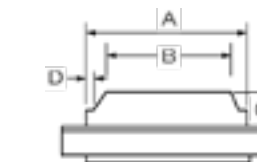

Detailed dimensions - Optiflame and Optimyst electric inset fires

	A	B	C	D	E	F	G	H
Adagio	390	344	55	10	95	55	555	130
Aspen	390	344	55	10	75	55	555	107
Crestmore	357	330	77	-	111	77	543	129
Danesbury	390	344	55	10	70	55	555	115
Danville	397	360	65	-	128	65	536	166
Delius	390	344	55	10	75	55	555	125
Elda	390	344	55	10	70	55	555	107
Ellister	408	408	90	-	105	90	551	-
Exbury	390	338	70	26	89	70	544	134
Freeport	390	344	55	10	75	55	555	125
Horton	390	344	55	10	75	55	555	115
Penngrove	357	330	77	-	111	77	543	129
Rockport	390	344	55	10	95	55	555	130
Sacramento	397	360	65	-	128	65	536	166
Stamford	364	364	70	-	84	75	565	107
Whitmore	397	360	65	-	128	65	536	166
Wynford	390	344	55	10	70	55	555	100

PLAN VIEW - INSET FIRES

PROFILE VIEW - INSET FIRES