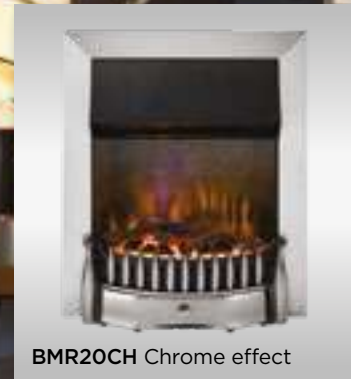

See pages 73 to 75 for product dimensions

POR20CH

Braemar

This gorgeous electric inset fire comes in either a brass, chrome or antique brass finish, and is supplied with a stunning cast iron fret.

- Optiflame 3D effect with multi-coloured effect
- For the first time, a 2D effect is given 3D depth, Optiflame 3D creates the illusion of seeing through the flames to the back of the fire
- Fuel bed - coal, logs and crystal
- Adjustable flame intensity - low, middle, high, pulsating
- Flame effect can be used independently of heat
- 2kW heat output with two heat settings
- Remote control
- Thermostatic heat control
- Adjustable fuel bed lighting, with choice of multi-coloured lighting
- Inset depth of 90mm, or just 65mm using spacer supplied
- Choice of finishes:
 - BMR2OBR** Brass effect
 - BMR2OCH** Chrome effect
 - BMR2OAB** Antique brass effect
- This fire is only available through Dimplex Centre and Dimplex CentrePlus retailers

See pages 73 to 75 for product dimensions

BMR2OCH Chrome effect

BMR2OAB Antique brass effect

BMR2OBR Brass effect

Dumfries

This classically designed inset fire comes with a cast iron fret and is available in a choice of finishes - brass effect, chrome effect, black or antique brass effect.