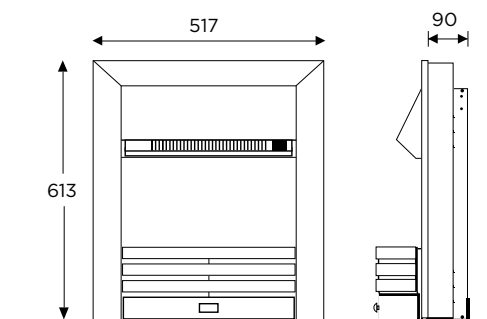

PLAN VIEW - INSET FIRES

PROFILE VIEW - INSET FIRES

Detailed dimensions - Optiflame3D electric inset fires

	x (mm)
Braemar	185
Dumfries	202
Glencoe	218
Portree	195
Torridon	210

PLAN VIEW - OPTIFLAME 3D

FRONT AND PROFILE VIEW - OPTIFLAME 3D