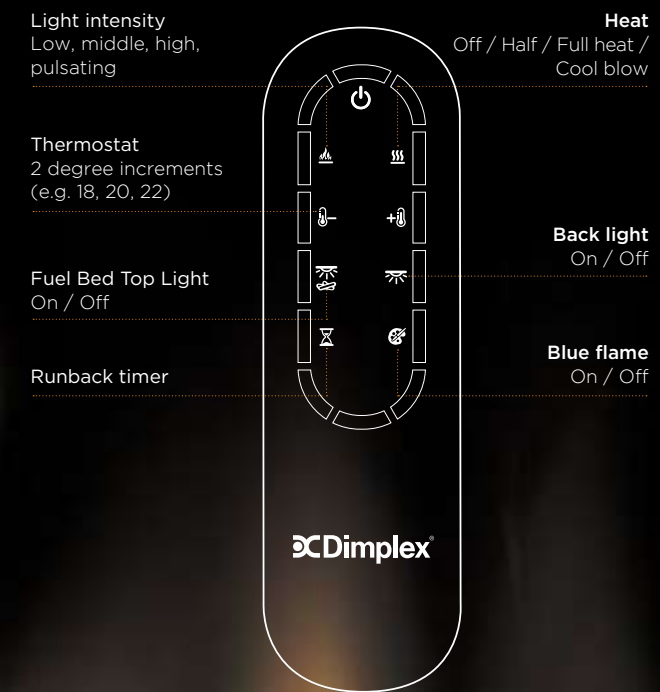

Introducing the new Optiflame 3D

We've revamped our Optiflame technology to deliver our most advanced and luxuriously designed fires, with the new Optiflame 3D range. Optiflame 3D gives the power of choice. Using the state-of-the-art remote you can add a blue flame for cool, calm vibes or choose a deep orange for a glorious glow. Or adjust the down lighting to enhance the drama. You can even pick beautiful crystals, realistic logs, coal and pebbles to enrich the luminosity of your own unique fuel bed*.

We know that creating the finest electric fires is as much about the flame as it is the feel – therefore, the Optiflame 3D will leave you with toasty toes, while the warm glow makes rooms alluring and restful.

*Pebbles available on selected models only