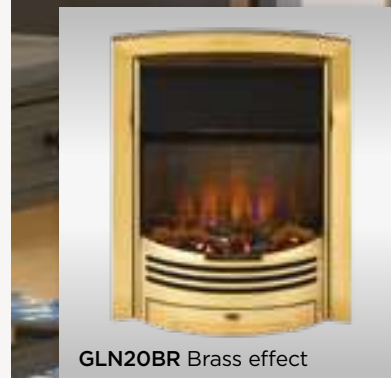

3
YEAR
GUARANTEE
When registered within
28 days of purchase
dimplex.co.uk/register

Glencoe

This opulent electric fire, features both clean lines and a curved cast iron frame and fret. Available in warming brass effect or cool chrome effect.

- Optiflame 3D effect with multi-coloured effect.
- For the first time, a 2D effect is given 3D depth, Optiflame 3D creates the illusion of seeing through the flames to the back of the fire
- Fuel bed - coal, logs, crystal and pebbles
- Adjustable flame intensity - low, middle, high, pulsating
- Flame effect can be used independently of heat
- 2kW heat output with two heat settings
- Remote control
- Thermostatic heat control
- Adjustable fuel bed lighting, with choice of multi-coloured lighting
- Inset depth of 90mm, or just 65mm using spacer supplied
- Choice of finishes:
  GLN2OBR Brass effect
  GLN2OCH Chrome effect
- This fire is only available through Dimplex Centre and Dimplex CentrePlus retailers

See pages 73 to 75 for product dimensions

GLN2OBR Brass effect